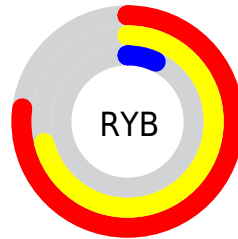

Details

The CIELab color **53.47, 32.15, 57.69** is a dark color, and the websafe version is hex **CC6600**. The color can be described as dark washed orange. A complement of this color would be **46.29, 7.00, -51.28**, and the grayscale version is **51.05, 0.00, -0.01**.

A 20% lighter version of the original color is **73.01, 30.86, 57.13**, and **33.72, 32.81, 45.05** is the 20% darker color. If you saturate the color by 10%, you get **51.46, 36.80, 60.33**, and if you desaturate by 10%, it is **55.82, 27.17, 52.93**.

Distribution

Red (77%)

Green (40%)

Blue (7%)

Red (77%)

Yellow (71%)

Blue (7%)

Cyan (0%)