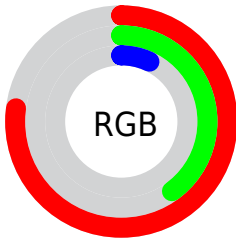

Distribution

Red (77%)

Green (40%)

Blue (7%)