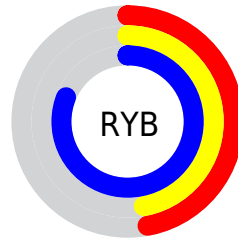

# Details

The CIELab color  $53.62, 22.25, -45.61$  is a dark color, and the websafe version is hex  $6666CC$ . A complement of this color would be  $81.41, -12.60, 43.60$ , and the grayscale version is  $53.85, 0.00, -0.01$ .

A 20% lighter version of the original color is  $73.19, 19.96, -41.10$ , and  $33.70, 22.11, -45.45$  is the 20% darker color. If you saturate the color by 10%, you get  $46.86, 30.03, -56.51$ , and if you desaturate by 10%, it is  $60.53, 15.61, -34.63$ .

# Distribution

Red (47%)

Green (47%)

Blue (81%)

Red (47%)

Yellow (47%)

Blue (81%)

Cyan (43%)