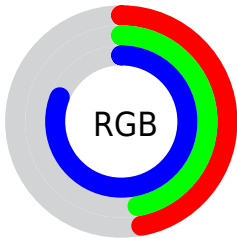

Distribution

Red (47%)

Green (47%)

Blue (81%)