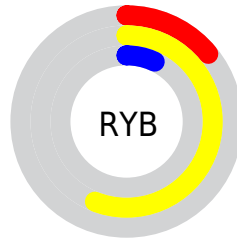

Details

The CIELab color **53.59, -6.08, 54.81** is a dark color, and the websafe version is hex **999933**. A complement of this color would be **20.87, 37.61, -60.99**, and the grayscale version is **50.87, 0.00, -0.01**.

A 20% lighter version of the original color is **73.71, -6.30, 54.80**, and **33.69, -4.72, 41.81** is the 20% darker color. If you saturate the color by 10%, you get **53.09, -5.49, 57.32**, and if you desaturate by 10%, it is **54.12, -6.45, 50.79**.

Distribution

Red (56%)

Green (51%)

Blue (7%)

Red (14%)

Yellow (56%)

Blue (7%)

Cyan (0%)