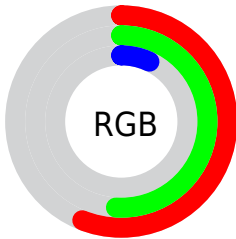

Distribution

Red (56%)

Green (51%)

Blue (7%)