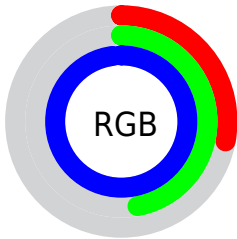

Distribution

- Red (28%)
- Green (47%)
- Blue (98%)