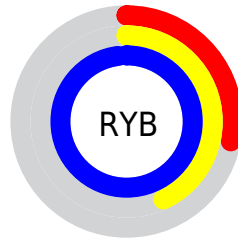

## Conversions Part 2

<b>Format</b>	<b>Color</b>
<b>R<sub>YB</sub></b>	71, 109, 249
Decimal	4684025
CIE <sub>Lab</sub>	53.61, 26.23, -69.33
CIE <sub>LCh</sub>	54, 74.126, 290.723
Yxy	21.6093, 0.1881, 0.1539
Android (android.graphics.Color)	4282874105 (0xFF4778F9)
YUV	120.0550, 63.5699, -43.0212
Hunter-Lab	46.4858, 20.0620, -85.3041

# Details

The CIELab color **53.61, 26.23, -69.33** is a dark color, and the websafe version is hex **3366CC**. The color can be described as middle washed azure. A complement of this color would be **82.86, 4.83, 67.85**, and the grayscale version is **50.23, 0.00, -0.01**.

A 20% lighter version of the original color is **71.02, 10.09, -44.68**, and **35.14, 29.66, -67.04** is the 20% darker color. If you saturate the color by 10%, you get **48.15, 34.94, -78.24**, and if you desaturate by 10%, it is **59.44, 19.01, -59.89**.

# Distribution

- Red (28%)
- Green (47%)
- Blue (98%)

- Red (28%)
- Yellow (43%)
- Blue (98%)

- Cyan (71%)
- Magenta (52%)
- Yellow (0%)
- Black (2%)

- Cyan (72%)
- Magenta (53%)
- Yellow (2%)