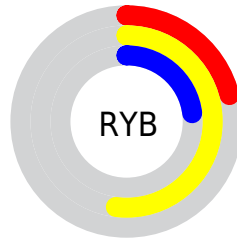

- Red (21%)
- Yellow (52%)
- Blue (23%)