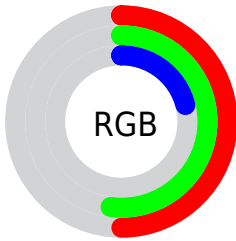

Distribution

- Red (50%)
- Green (52%)
- Blue (21%)