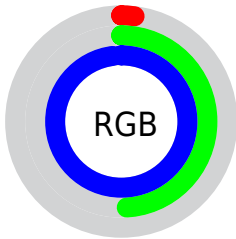

Distribution

- Red (2%)
- Green (49%)
- Blue (98%)