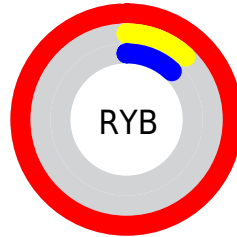

Details

The CIELab color **53.73, 76.78, 57.65** is a dark color, and the websafe version is hex **FF3333**. The color can be described as dark washed red. A complement of this color would be **90.26, -47.08, -13.35**, and the grayscale version is **41.03, 0.00, -0.01**.

A 20% lighter version of the original color is **63.13, 56.10, 42.70**, and **38.40, 62.95, 52.82** is the 20% darker color. If you saturate the color by 10%, you get **52.74, 79.10, 65.18**, and if you desaturate by 10%, it is **55.82, 71.97, 47.27**.

Distribution

Red (99%)

Green (12%)

Blue (12%)

Red (99%)

Yellow (12%)

Blue (12%)

Cyan (0%)