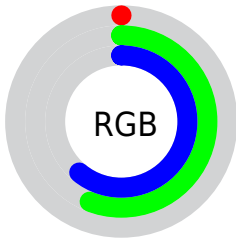

Distribution

- Red (0%)
- Green (56%)
- Blue (61%)