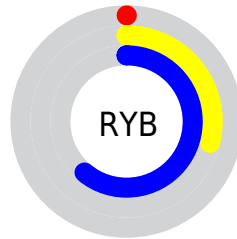

- Red (0%)
- Yellow (29%)
- Blue (61%)