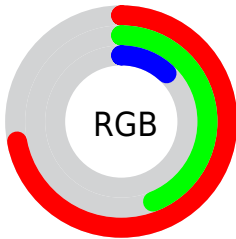

Distribution

Red (72%)

Green (44%)

Blue (12%)