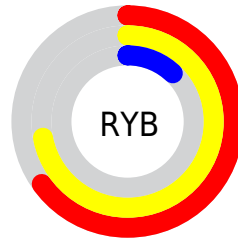

Details

The CIELab color **53.90, 22.50, 53.16** is a dark color, and the websafe version is hex **996600**. A complement of this color would be **43.44, 8.29, -48.89**, and the grayscale version is **52.29, 0.00, -0.01**.

A 20% lighter version of the original color is **73.93, 22.62, 53.12**, and **34.04, 22.63, 44.29** is the 20% darker color. If you saturate the color by 10%, you get **51.83, 26.83, 57.06**, and if you desaturate by 10%, it is **56.10, 18.44, 47.55**.

Distribution

Red (72%)

Green (44%)

Blue (12%)

Red (65%)

Yellow (72%)

Blue (12%)

Cyan (0%)