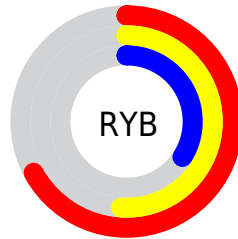

- Red (67%)
- Yellow (51%)
- Blue (34%)