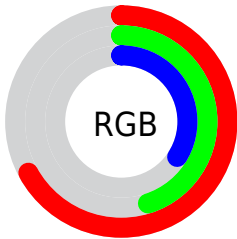

Distribution

- Red (67%)
- Green (45%)
- Blue (34%)