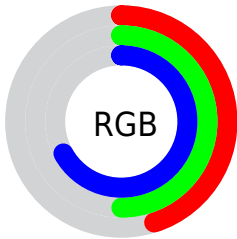

Distribution

- Red (45%)
- Green (50%)
- Blue (67%)