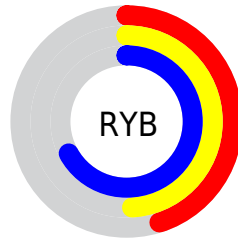

- Red (45%)
- Yellow (49%)
- Blue (67%)