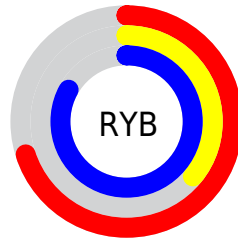

- Red (70%)
- Yellow (36%)
- Blue (83%)