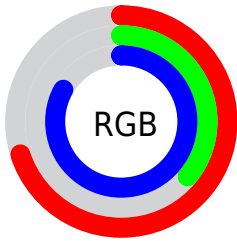

Distribution

- Red (70%)
- Green (36%)
- Blue (83%)