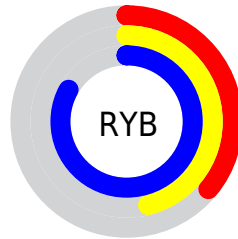

- Red (36%)
- Yellow (46%)
- Blue (83%)