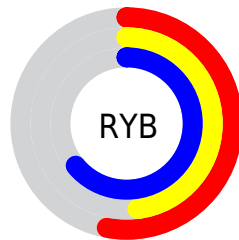

# Details

The CIELab color  $54.11, 13.55, -20.08$  is a dark color, and the websafe version is hex  $666699$ . A complement of this color would be  $65.40, -11.92, 19.79$ , and the grayscale version is  $54.92, 0.00, -0.01$ .

A 20% lighter version of the original color is  $74.01, 13.89, -20.20$ , and  $34.08, 13.81, -20.06$  is the 20% darker color. If you saturate the color by 10%, you get  $48.83, 19.66, -28.31$ , and if you desaturate by 10%, it is  $59.42, 7.85, -11.94$ .

# Distribution

Red (53%)

Green (48%)

Blue (64%)

Red (53%)

Yellow (48%)

Blue (64%)

Cyan (17%)