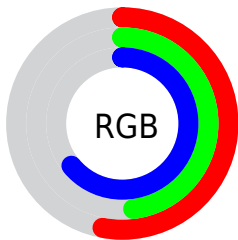

Distribution

Red (53%)

Green (48%)

Blue (64%)