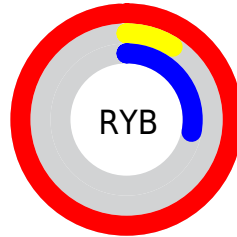

- Red (99%)
- Yellow (9%)
- Blue (28%)