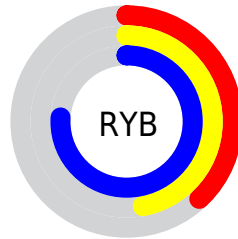

# Details

The CIELab color  $54.00, 8.06, -38.28$  is a dark color, and the websafe version is hex  $666699$ . A complement of this color would be  $69.03, 2.35, 38.61$ , and the grayscale version is  $52.95, 0.00, -0.01$ .

# Distribution

Red (38%)

Green (50%)

Blue (76%)

Red (38%)

Yellow (47%)

Blue (76%)

Cyan (50%)