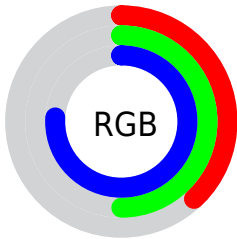

Distribution

Red (38%)

Green (50%)

Blue (76%)