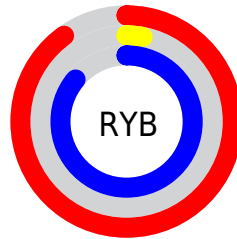

- Red (90%)
- Yellow (3%)
- Blue (86%)