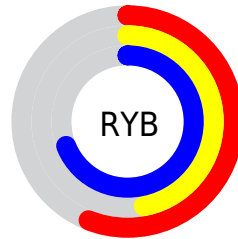

# Details

The CIELab color  $54.07, 20.42, -26.46$  is a dark color, and the websafe version is hex  $996699$ . A complement of this color would be  $68.51, -17.85, 26.17$ , and the grayscale version is  $55.17, 0.00, -0.01$ .

A 20% lighter version of the original color is  $73.95, 20.56, -26.78$ , and  $34.00, 20.65, -26.39$  is the 20% darker color. If you saturate the color by 10%, you get  $48.74, 27.53, -34.85$ , and if you desaturate by 10%, it is  $59.48, 13.64, -18.08$ .

# Distribution

Red (56%)

Green (47%)

Blue (69%)

Red (56%)

Yellow (47%)

Blue (69%)

Cyan (19%)