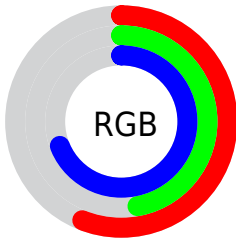

Distribution

Red (56%)

Green (47%)

Blue (69%)