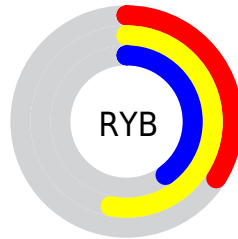

- Red (34%)
- Yellow (53%)
- Blue (40%)