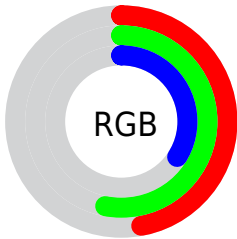

Distribution

- Red (47%)
- Green (53%)
- Blue (34%)