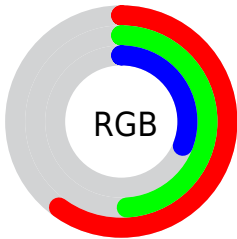

Distribution

- Red (60%)
- Green (49%)
- Blue (31%)