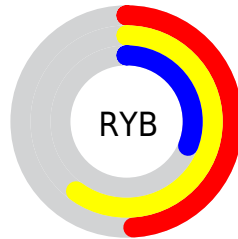

- Red (49%)
- Yellow (60%)
- Blue (31%)