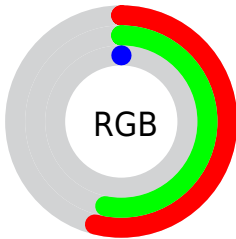

Distribution

Red (54%)

Green (53%)

Blue (0%)