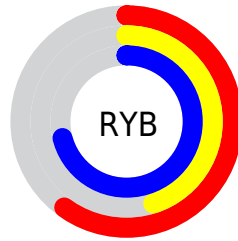

- Red (60%)
- Yellow (45%)
- Blue (71%)