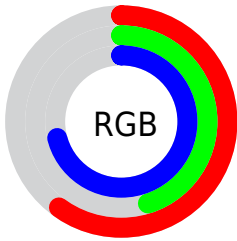

Distribution

- Red (60%)
- Green (45%)
- Blue (71%)