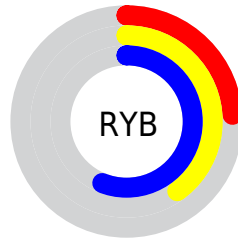

- Red (24%)
- Yellow (40%)
- Blue (56%)