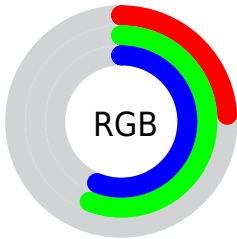

Distribution

- Red (24%)
- Green (56%)
- Blue (56%)