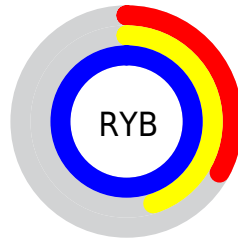

- Red (33%)
- Yellow (45%)
- Blue (100%)