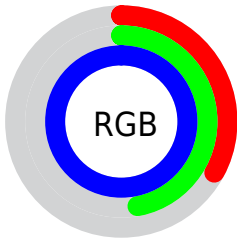

Distribution

- Red (33%)
- Green (47%)
- Blue (100%)