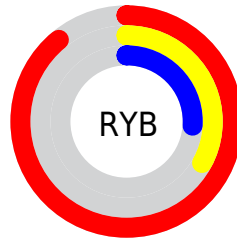

A 20% lighter version of the original color is **69.75, 42.67, 31.90**, and **34.76, 55.32, 39.56** is the 20% darker color. If you saturate the color by 10%, you get **51.73, 62.36, 48.28**, and if you desaturate by 10%, it is **58.64, 47.47, 31.46**.

# Distribution

Red (89%)

Green (32%)

Blue (26%)

Red (89%)

Yellow (33%)

Blue (26%)

Cyan (0%)