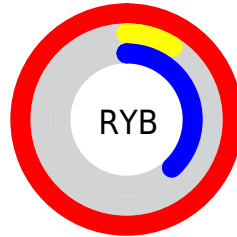

# Details

The CIELab color **54.76, 80.87, 22.55** is a dark color, and the websafe version is hex **FF0066**. The color can be described as dark washed rose. A complement of this color would be **89.39, -66.49, 22.09**, and the grayscale version is **42.45, 0.00, -0.01**.

A 20% lighter version of the original color is **64.22, 61.49, 6.34**, and **39.91, 65.34, 28.51** is the 20% darker color. If you saturate the color by 10%, you get **53.89, 81.89, 30.38**, and if you desaturate by 10%, it is **56.64, 77.54, 14.76**.

# Distribution

Red (100%)

Green (9%)

Blue (38%)

Red (100%)

Yellow (9%)

Blue (38%)

Cyan (0%)