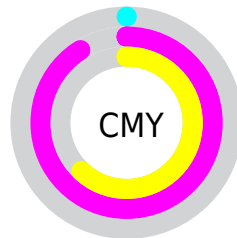

# Details

The CIELab color **54.76, 80.87, 22.55** is a dark color, and the websafe version is hex **FF0066**. The color can be described as dark washed rose. A complement of this color would be **89.39, -66.49, 22.09**, and the grayscale version is **42.45, 0.00, -0.01**.

A 20% lighter version of the original color is **64.22, 61.49, 6.34**, and **39.91, 65.34, 28.51** is the 20% darker color. If you saturate the color by 10%, you get **53.89, 81.89, 30.38**, and if you desaturate by 10%, it is **56.64, 77.54, 14.76**.

# Distribution

Red (100%)

Green (9%)

Blue (38%)

Red (100%)

Yellow (9%)

Blue (38%)

Cyan (0%)

Magenta (91%)

Yellow (62%)

Black (0%)

Cyan (0%)

Magenta (91%)

Yellow (62%)