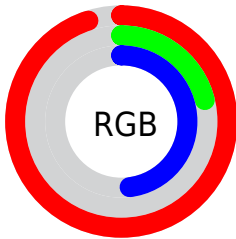

Distribution

Red (95%)

Green (21%)

Blue (48%)