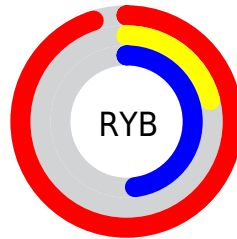

# Details

The CIELab color **54.71, 73.19, 7.06** is a dark color, and the websafe version is hex **CC0066**. The color can be described as middle washed rose. A complement of this color would be **85.32, -60.90, 20.64**, and the grayscale version is **49.23, 0.00, -0.01**.

A 20% lighter version of the original color is **67.31, 58.19, -4.55**, and **37.98, 63.85, 11.53** is the 20% darker color. If you saturate the color by 10%, you get **52.54, 77.22, 13.19**, and if you desaturate by 10%, it is **57.88, 66.78, 2.57**.

# Distribution

Red (95%)

Green (21%)

Blue (48%)

Red (95%)

Yellow (21%)

Blue (48%)

Cyan (0%)