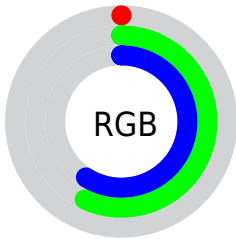

Distribution

- Red (0%)
- Green (57%)
- Blue (59%)