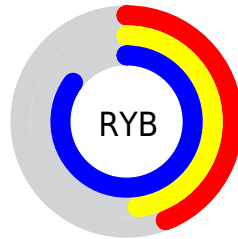

- Red (44%)
- Yellow (48%)
- Blue (85%)