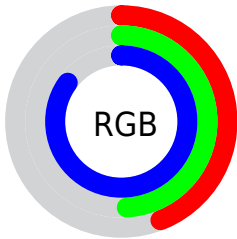

Distribution

- Red (44%)
- Green (49%)
- Blue (85%)