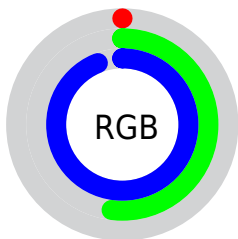

Distribution

- Red (0%)
- Green (52%)
- Blue (94%)