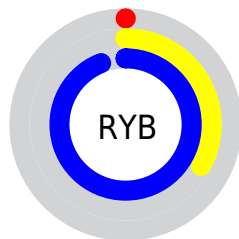

- Red (0%)
- Yellow (33%)
- Blue (94%)