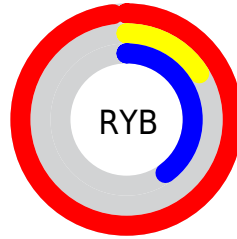

- Red (98%)
- Yellow (16%)
- Blue (40%)