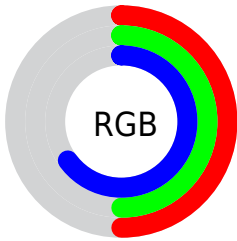

Distribution

Red (50%)

Green (50%)

Blue (65%)