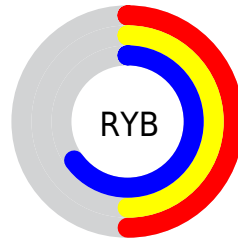

## Conversions Part 2

<b>Format</b>	<b>Color</b>
<b>R<sub>YB</sub></b>	128, 128, 167
Decimal	8421543
CIE <sub>Lab</sub>	54.88, 8.71, -20.69
CIE <sub>LCh</sub>	55, 22.449, 292.830
Yxy	22.8138, 0.2739, 0.2649
Android (android.graphics.Color)	4286611623 (0xFF8080A7)
YUV	132.4460, 17.0351, -3.8991
Hunter-Lab	47.7638, 4.5791, -15.8625

# Details

The CIELab color  $54.88, 8.71, -20.69$  is a dark color, and the websafe version is hex  $9999CC$ . A complement of this color would be  $67.58, -6.56, 20.24$ , and the grayscale version is  $55.26, 0.00, -0.01$ .

A 20% lighter version of the original color is  $74.92, 8.39, -20.53$ , and  $34.90, 8.76, -20.72$  is the 20% darker color. If you saturate the color by 10%, you get  $49.03, 13.48, -29.83$ , and if you desaturate by 10%, it is  $60.73, 4.62, -11.70$ .

# Distribution

Red (50%)

Green (50%)

Blue (65%)

Red (50%)

Yellow (50%)

Blue (65%)

Cyan (23%)