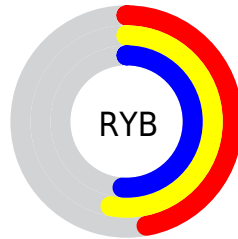

- Red (47%)
- Yellow (53%)
- Blue (51%)