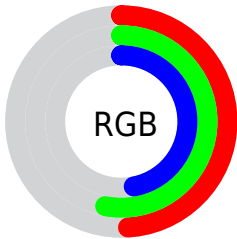

Distribution

- Red (49%)
- Green (53%)
- Blue (47%)