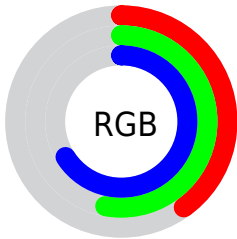

Distribution

- Red (40%)
- Green (53%)
- Blue (66%)