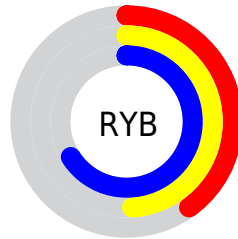

- Red (40%)
- Yellow (49%)
- Blue (66%)