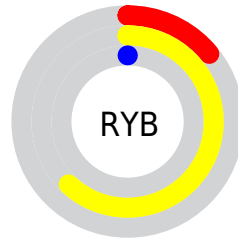

Details

The CIELab color **55.04, 0.55, 60.28** is a dark color, and the websafe version is hex **CC9933**. A complement of this color would be **21.38, 44.49, -69.40**, and the grayscale version is **51.82, 0.00, -0.01**.

A 20% lighter version of the original color is **74.96, 1.01, 60.04**, and **35.13, 1.88, 43.49** is the 20% darker color. If you saturate the color by 10%, you get **55.04, 0.55, 60.28**, and if you desaturate by 10%, it is **55.87, -0.80, 58.04**.

Distribution

Red (62%)

Green (51%)

Blue (0%)

Red (14%)

Yellow (62%)

Blue (0%)

Cyan (0%)