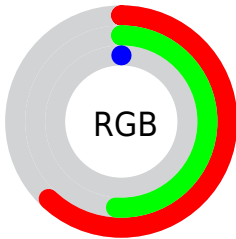

Distribution

Red (62%)

Green (51%)

Blue (0%)