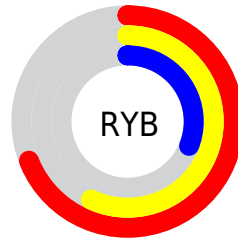

- Red (69%)
- Yellow (57%)
- Blue (31%)