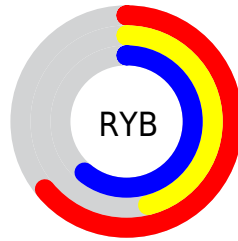

- Red (64%)
- Yellow (46%)
- Blue (61%)