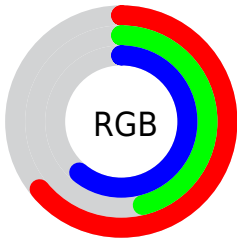

Distribution

- Red (64%)
- Green (46%)
- Blue (61%)