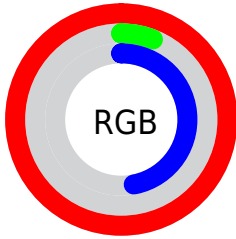

Distribution

Red (100%)

Green (6%)

Blue (47%)