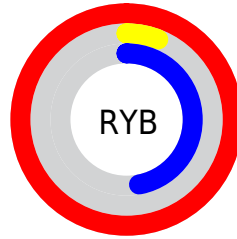

Red (100%)

Yellow (6%)

Blue (47%)