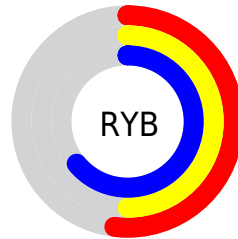

# Details

The CIELab color  $55.10, 9.29, -18.61$  is a dark color, and the websafe version is hex  $9999CC$ . A complement of this color would be  $66.21, -7.67, 18.25$ , and the grayscale version is  $55.60, 0.00, -0.01$ .

A 20% lighter version of the original color is  $75.12, 9.00, -18.55$ , and  $35.11, 9.25, -18.49$  is the 20% darker color. If you saturate the color by 10%, you get  $49.49, 14.35, -27.35$ , and if you desaturate by 10%, it is  $60.71, 4.79, -10.02$ .

# Distribution

Red (52%)

Green (50%)

Blue (64%)

Red (52%)

Yellow (50%)

Blue (64%)

Cyan (20%)