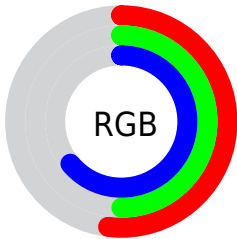

Distribution

Red (52%)

Green (50%)

Blue (64%)