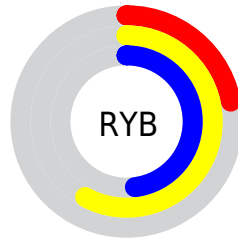

## Conversions Part 2

<b>Format</b>	<b>Color</b>
<b>RYB</b>	57, 147, 122
Decimal	5411641
CIELab	55.03, -38.06, 40.37
CIElCh	55, 55.482, 133.313
Yxy	22.9589, 0.3246, 0.5086
Android (android.graphics.Color)	4283601721 (0xFF529339)
YUV	117.3050, -29.7304, -30.9625
Hunter-Lab	47.9155, -29.2637, 24.2226

# Details

The CIELab color  $55.03, -38.06, 40.37$  is a dark color, and the websafe version is hex  $669933$ . A complement of this color would be  $36.31, 43.25, -37.89$ , and the grayscale version is  $49.48, 0.00, -0.01$ .

# Distribution

- Red (32%)
- Green (58%)
- Blue (22%)

- Red (22%)
- Yellow (58%)
- Blue (48%)

- Cyan (44%)
- Magenta (0%)
- Yellow (61%)
- Black (42%)

- Cyan (68%)
- Magenta (42%)
- Yellow (78%)