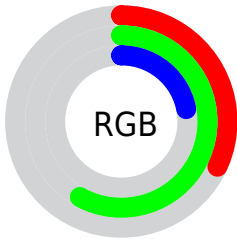

Distribution

- Red (32%)
- Green (58%)
- Blue (22%)