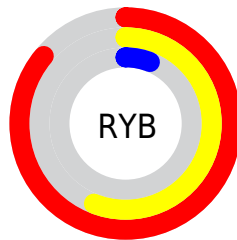

Details

The CIELab color **55.18, 45.70, 61.28** is a dark color, and the websafe version is hex **CC6600**. The color can be described as dark washed red. A complement of this color would be **56.07, -1.95, -48.75**, and the grayscale version is **51.55, 0.00, -0.01**.

A 20% lighter version of the original color is **71.27, 34.89, 56.21**, and **35.31, 46.03, 47.92** is the 20% darker color. If you saturate the color by 10%, you get **53.52, 49.79, 63.44**, and if you desaturate by 10%, it is **57.85, 39.57, 56.24**.

Distribution

Red (86%)

Green (37%)

Blue (6%)

Red (86%)

Yellow (56%)

Blue (6%)

Cyan (0%)