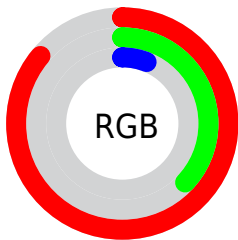

Distribution

Red (86%)

Green (37%)

Blue (6%)