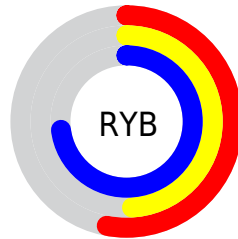

# Details

The CIELab color  $55.23, 18.25, -31.60$  is a dark color, and the websafe version is hex  $666699$ . A complement of this color would be  $73.69, -14.07, 30.69$ , and the grayscale version is  $56.02, 0.00, -0.01$ .

A 20% lighter version of the original color is  $75.29, 17.78, -31.29$ , and  $35.13, 18.11, -31.47$  is the 20% darker color. If you saturate the color by 10%, you get  $49.15, 24.96, -41.24$ , and if you desaturate by 10%, it is  $61.37, 12.19, -22.02$ .

# Distribution

Red (53%)

Green (49%)

Blue (73%)

Red (53%)

Yellow (49%)

Blue (73%)

Cyan (28%)