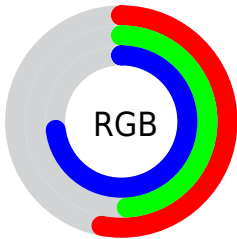

Distribution

Red (53%)

Green (49%)

Blue (73%)