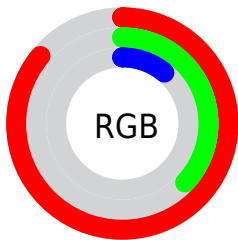

Distribution

- Red (86%)
- Green (37%)
- Blue (11%)