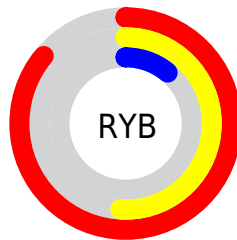

- Red (86%)
- Yellow (51%)
- Blue (11%)