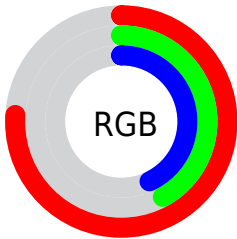

Distribution

- Red (76%)
- Green (42%)
- Blue (43%)