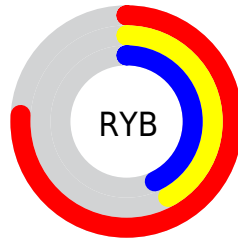

- Red (76%)
- Yellow (42%)
- Blue (43%)