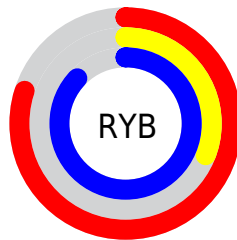

- Red (80%)
- Yellow (31%)
- Blue (87%)