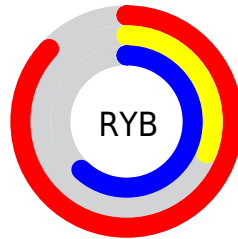

# Details

The CIELab color **55.64, 62.77, -12.68** is a dark color, and the websafe version is hex **CC3399**. The color can be described as middle muted rose. A complement of this color would be **79.57, -55.67, 27.28**, and the grayscale version is **54.56, 0.00, -0.01**.

A 20% lighter version of the original color is **71.97, 54.26, -18.81**, and **35.69, 62.81, -12.80** is the 20% darker color. If you saturate the color by 10%, you get **52.44, 69.53, -11.54**, and if you desaturate by 10%, it is **59.59, 54.36, -12.60**.

# Distribution

Red (87%)

Green (31%)

Blue (62%)

Red (87%)

Yellow (31%)

Blue (62%)

Cyan (0%)