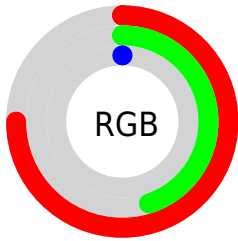

Distribution

Red (75%)

Green (45%)

Blue (0%)