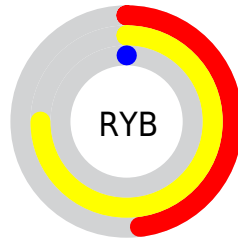

Details

The CIELab color **55.65, 22.78, 62.55** is a dark color, and the websafe version is hex **CC6600**. A complement of this color would be **35.58, 27.93, -65.73**, and the grayscale version is **52.70, 0.00, -0.01**.

A 20% lighter version of the original color is **75.63, 23.00, 62.37**, and **35.67, 23.61, 45.76** is the 20% darker color. If you saturate the color by 10%, you get **55.65, 22.78, 62.55**, and if you desaturate by 10%, it is **57.48, 18.92, 60.14**.

Distribution

Red (75%)

Green (45%)

Blue (0%)

Red (48%)

Yellow (75%)

Blue (0%)

Cyan (0%)