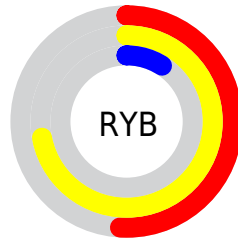

Details

The CIELab color **55.78, 17.88, 57.09** is a dark color, and the websafe version is hex **996600**. A complement of this color would be **38.96, 17.50, -56.12**, and the grayscale version is **53.84, 0.00, -0.01**.

A 20% lighter version of the original color is **75.75, 18.18, 56.98**, and **35.73, 18.55, 45.34** is the 20% darker color. If you saturate the color by 10%, you get **53.96, 21.64, 59.93**, and if you desaturate by 10%, it is **57.69, 14.40, 52.19**.

Distribution

Red (72%)

Green (47%)

Blue (9%)

Red (51%)

Yellow (72%)

Blue (9%)

Cyan (0%)