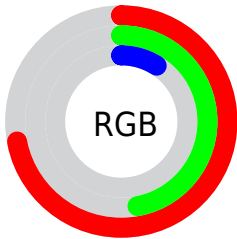

Distribution

Red (72%)

Green (47%)

Blue (9%)