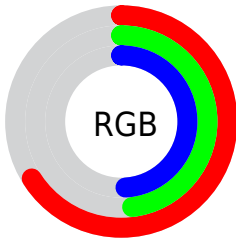

Distribution

- Red (66%)
- Green (48%)
- Blue (49%)