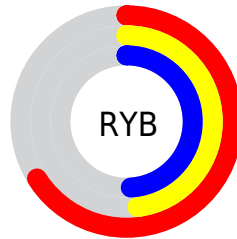

- Red (66%)
- Yellow (48%)
- Blue (49%)