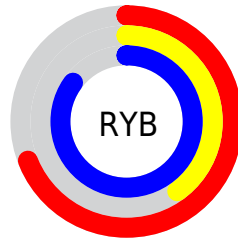

- Red (69%)
- Yellow (40%)
- Blue (85%)