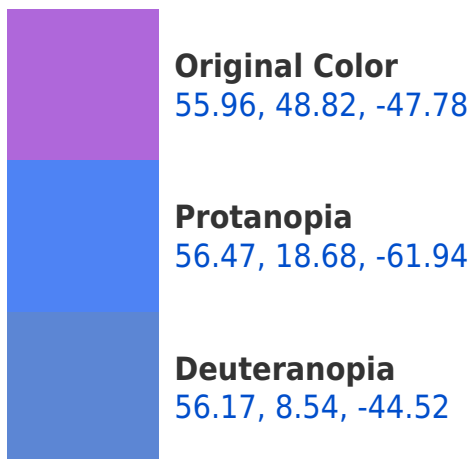

## **Background**

This preview shows how black text looks on a background with the CIELab color 135.96, 48.82, -47.78.

## Dichromacy

**Tritanopia**  
55.91, 16.34, 0.28

# Trichromacy

**Original Color**  
55.96, 48.82, -47.78

**Protanomaly**  
55.26, 28.06, -58.77

**Deuteranomaly**  
55.24, 22.63, -47.00

**Tritanomaly**  
55.51, 28.29, -18.25

# Monochromacy

**Original Color**  
55.96, 48.82, -47.78

**Achromatopsia**  
57.48, 0.00, -0.01

**Achromatomaly**  
56.12, 18.09, -18.61